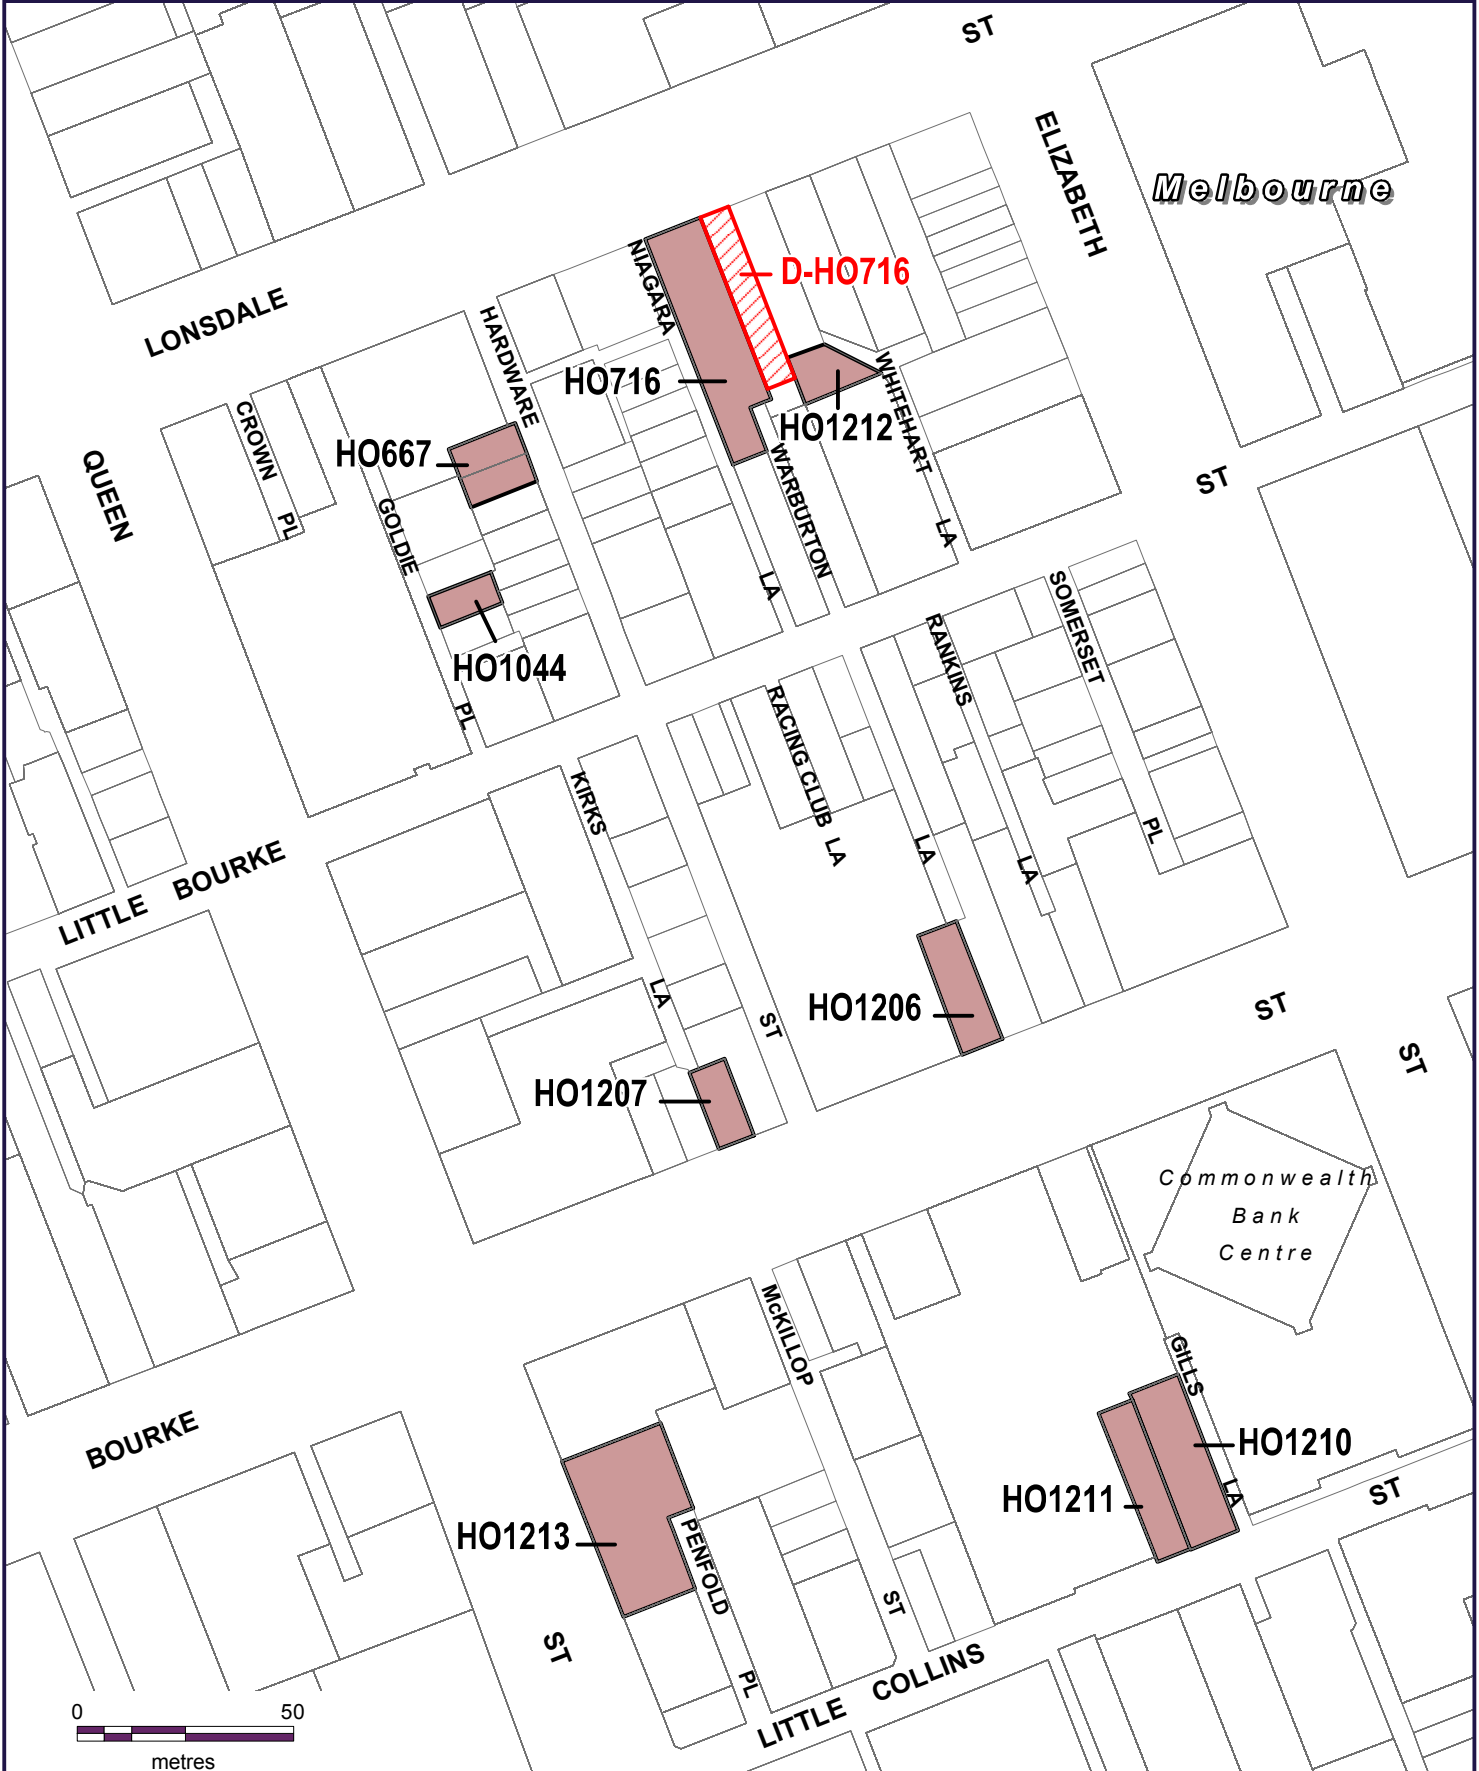

LEGEND

HO Heritage Overlay (Precinct)

Part of Planning Scheme Map 8HO1

AMENDMENT C301

MELBOURNE PLANNING SCHEME

LEGEND

HO Heritage Overlay (Precinct)

Part of Planning Scheme Map 8HO1

AMENDMENT C301

LEGEND

-  HO Heritage Overlay
-  D:HO716 Area to be deleted from a Heritage Overlay (HO716)

Part of Planning Scheme Map 8HO2

AMENDMENT C301

LEGEND

HO	Heritage Overlay
----	------------------

Part of Planning Scheme Map 8HO2