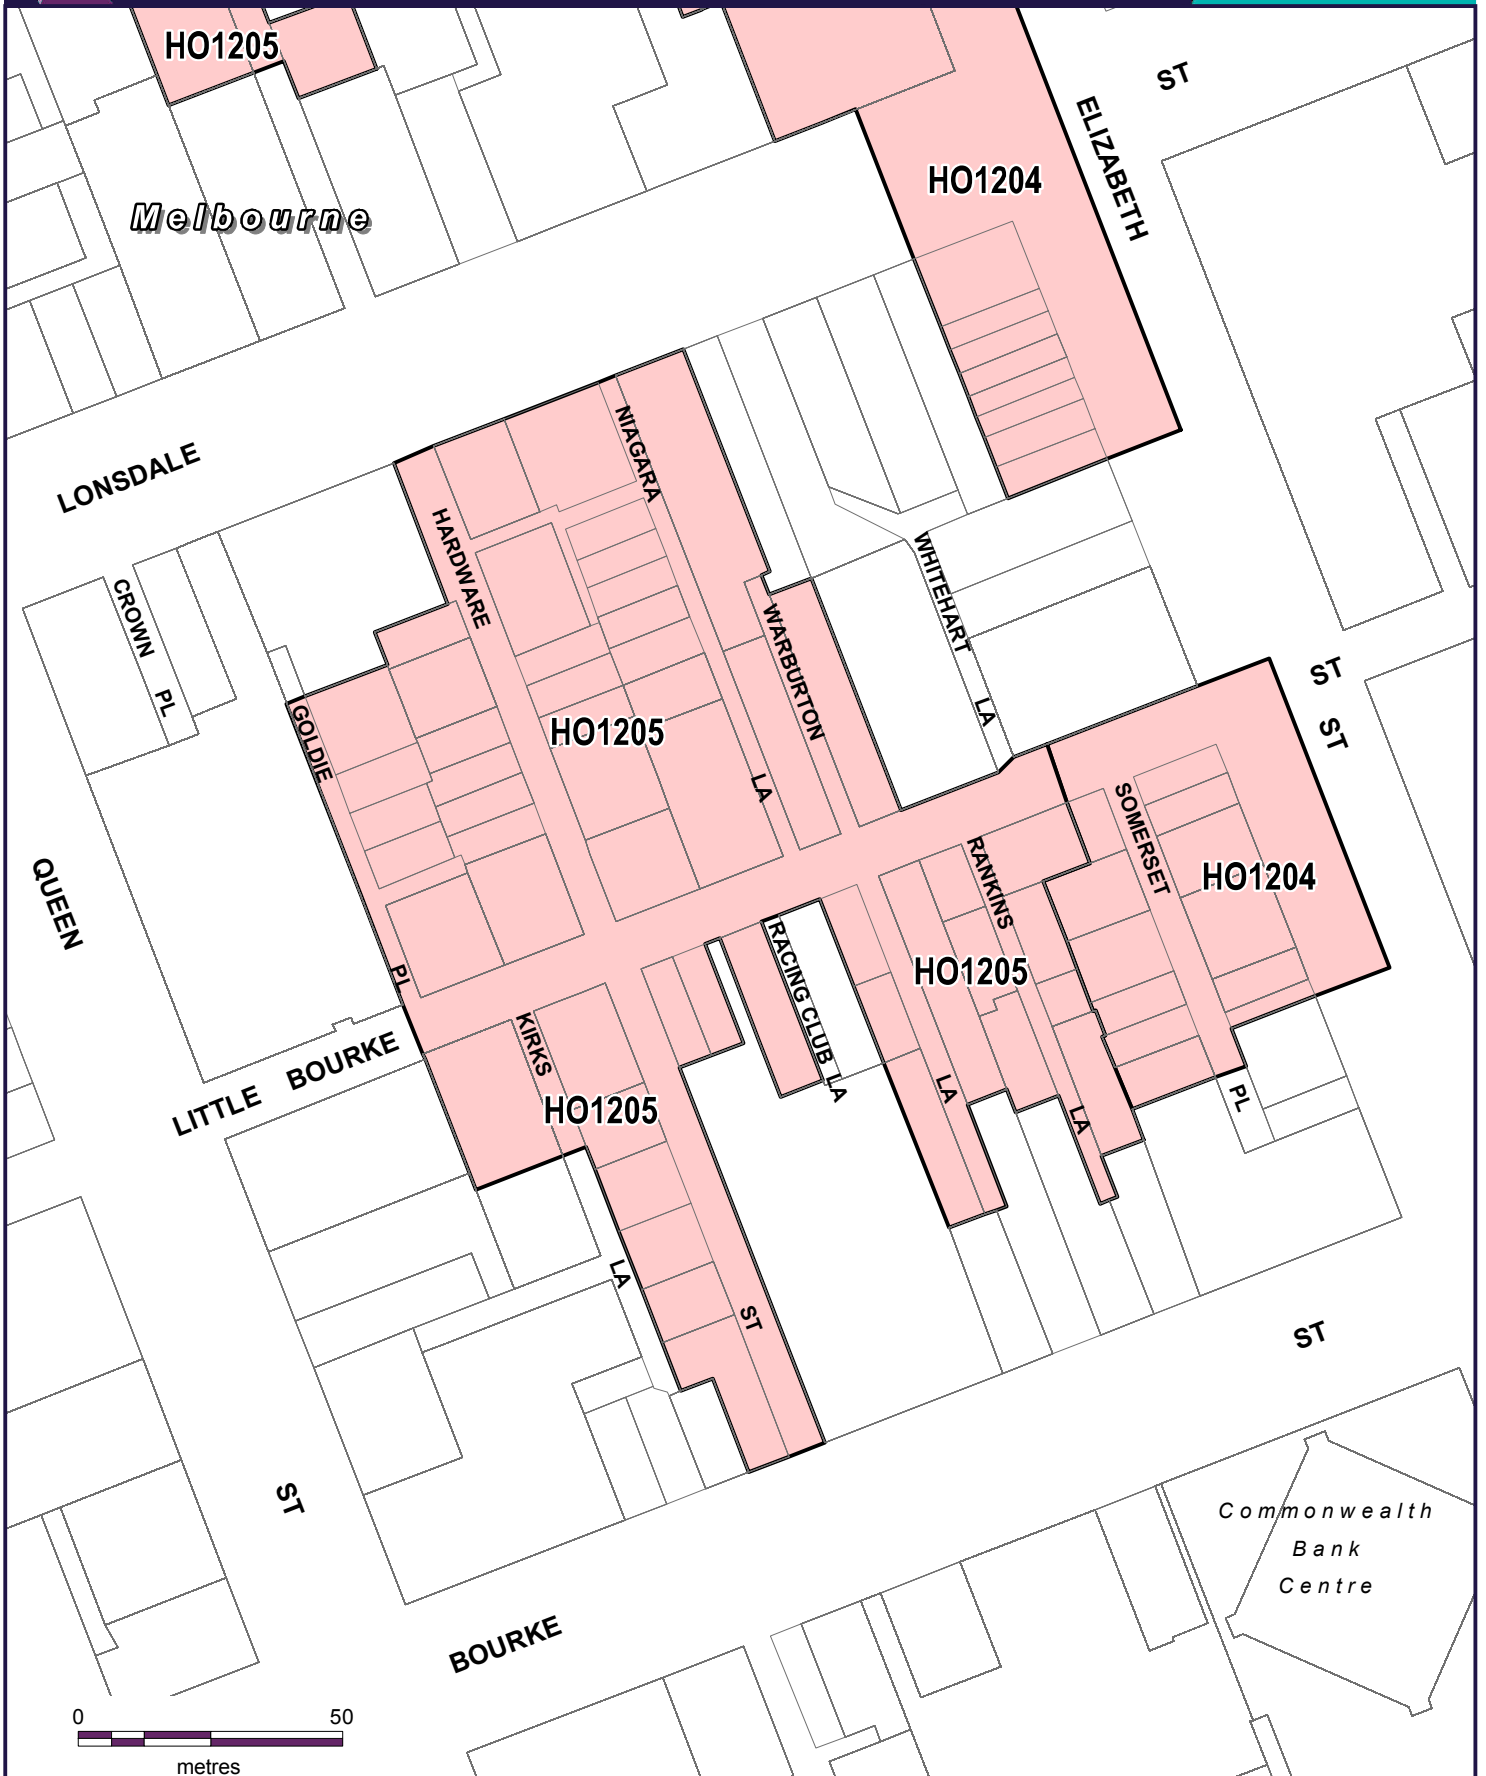

LEGEND

HO Heritage Overlay (Precinct)

Part of Planning Scheme Map 8HO1

AMENDMENT C301

MELBOURNE PLANNING SCHEME

LEGEND

HO Heritage Overlay (Precinct)

Part of Planning Scheme Map 8HO1

AMENDMENT C301

LEGEND

-  HO Heritage Overlay
-  D:HO716 Area to be deleted from a Heritage Overlay (HO716)

Part of Planning Scheme Map 8HO2

AMENDMENT C301

LEGEND

HO	Heritage Overlay
----	------------------

Part of Planning Scheme Map 8HO2